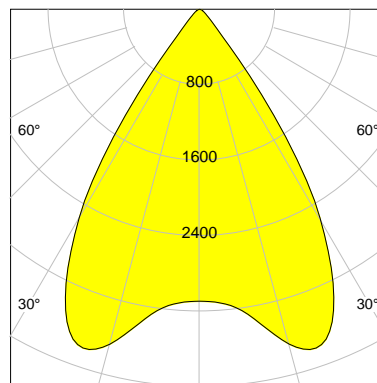

DESCRIPTION

Type	Track Spotlight
Article-number	141564L10835
Colour	white
Energy Consumption	35.4 W
Efficiency	112 lm/W
Luminous Flux	3978 lm
Current (sec)	900 mA
Protection Class	IP 20
Energy-Label	E
Cooling	Passive

LED

Color Temperature	3000K
Color Rendering	CRI 92
LES	15
Color Tolerance	3-Step McAdam
Planckian Curve	BBBL
Spectrum	Premium White G7
Photobiological safety	RG2

ELECTRICAL

Power Supply	220-240, 50-60Hz
Safety Class	2
Startup Time	< 1s
Overload- / Shortcircuit Protection	
Wiring / Adapter	3-Phase Adapter
Max Luminaires MCB	B16A 27 pcs
Tracks	Global Stucchi Eutrac

Control

Control	On/Off
---------	--------

REFLECTOR

Technology	ULTRA
Material	Miro 20 Silver
FWHM	66°
FWTM	80°

I-max : 3795 cd *

UGR : 23.4 (4H/8H - 70/50/20)

H/m	D/m	E _{max} /lx/klm *
1.0	1.3	778
2.0	2.6	194
3.0	3.9	86
4.0	5.2	49