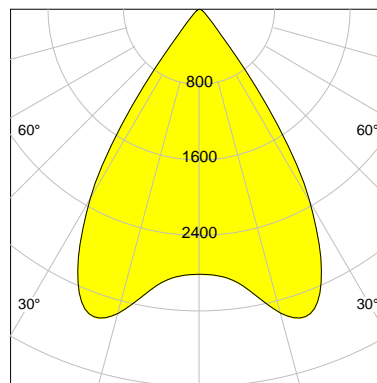

REFLECTOR

Technology	ULTRA
Material	Miro 20 Silver
FWHM	66°
FWTM	80°