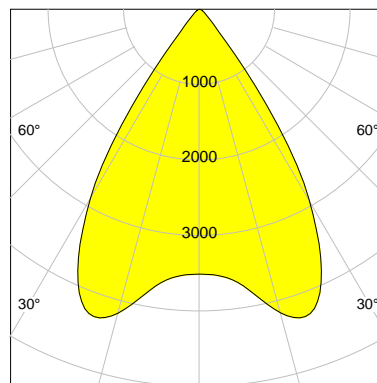

REFLECTOR

Technology	ULTRA
Material	Miro 20 Silver
FWHM	66°
FWTM	80°