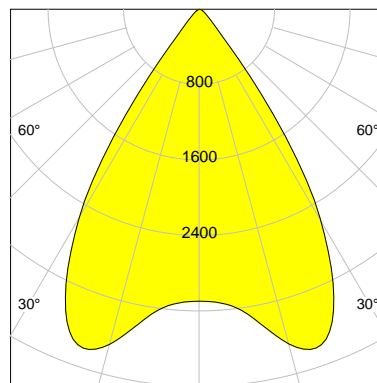

REFLECTOR

Technology	ULTRA
Material	Miro 20 Silver
FWHM	66°
FWTM	80°