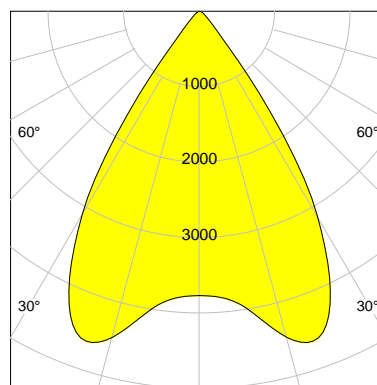

DESCRIPTION

Type	Track Spotlight
Article-number	141564L10853
Colour	black
Energy Consumption	35.4 W
Efficiency	137 lm/W
Luminous Flux	4843 lm
Current (sec)	900 mA
Protection Class	IP 20
Energy-Label	C
Cooling	Passive

LED

Color Temperature	4000K
Color Rendering	CRI 90
LES	15
Color Tolerance	2-Step McAdam
Planckian Curve	BBBL
Spectrum	Premium White G7 HE+
Photobiological safety	RG1

ELECTRICAL

Power Supply	220-240, 50-60Hz
Safety Class	2
Startup Time	< 1s
Overload- / Shortcircuit Protection	
Wiring / Adapter	3-Phase Adapter
Max Luminaires MCB	B16A 27 pcs
Tracks	Global Stucchi Eutrac

Control

Control	On/Off
---------	--------

REFLECTOR

Technology	ULTRA
Material	Miro 20 Silver
FWHM	66°
FWTM	80°

I-max : 4621 cd *

UGR : 24.0 (4H/8H - 70/50/20)

H/m	D/m	E _{max} /lx/klm *
1.0	1.3	778
2.0	2.6	194
3.0	3.9	86
4.0	5.2	49