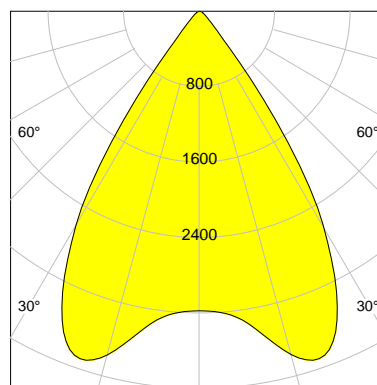

DESCRIPTION

Type	Track Spotlight
Article-number	141564L10858
Colour	black
Energy Consumption	35.4 W
Efficiency	115 lm/W
Luminous Flux	4081 lm
Current (sec)	900 mA
Protection Class	IP 20
Energy-Label	D
Cooling	Passive

LED

Color Temperature	4000K
Color Rendering	CRI 92
LES	15
Color Tolerance	3-Step McAdam
Planckian Curve	BBBL
Spectrum	Premium White G7
Photobiological safety	RG2

ELECTRICAL

Power Supply	220-240, 50-60Hz
Safety Class	2
Startup Time	< 1s
Overload- / Shortcircuit Protection	
Wiring / Adapter	3-Phase Adapter
Max Luminaires MCB	B16A 27 pcs
Tracks	Global Stucchi Eutrac

Control

Control	On/Off
---------	--------

REFLECTOR

Technology	ULTRA
Material	Miro 20 Silver
FWHM	66°
FWTM	80°

I-max : 3894 cd *

UGR : 23.5 (4H/8H - 70/50/20)

H/m	D/m	E _{max} /lx/klm *
1.0	1.3	778
2.0	2.6	194
3.0	3.9	86
4.0	5.2	49