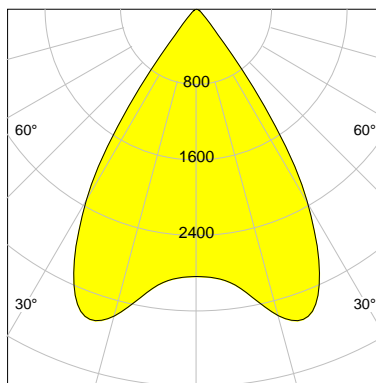

DESCRIPTION

Type	Track Spotlight
Article-number	141564L10888
Colour	silver
Energy Consumption	35.4 W
Efficiency	103 lm/W
Luminous Flux	3642 lm
Current (sec)	900 mA
Protection Class	IP 20
Energy-Label	E
Cooling	Passive

LED

Color Temperature	2700K
Color Rendering	CRI 92
LES	15
Color Tolerance	3-Step McAdam
Planckian Curve	BBL
Spectrum	Warm White G7
Photobiological safety	RG2

ELECTRICAL

Power Supply	220-240, 50-60Hz
Safety Class	2
Startup Time	< 1s
Overload- / Shortcircuit Protection	
Wiring / Adapter	3-Phase Adapter
Max Luminaires MCB	B16A 27 pcs
Tracks	Global Stucchi Eutrac

Control

Control	On/Off
---------	--------

REFLECTOR

Technology	ULTRA
Material	Miro 20 Silver
FWHM	66°
FWTM	80°

I-max : 3475 cd *

UGR : 23.1 (4H/8H - 70/50/20)

H/m	D/m	E _{max} /lx/klm *
1.0	1.3	778
2.0	2.6	194
3.0	3.9	86
4.0	5.2	49