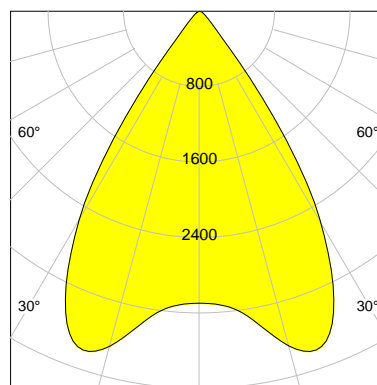

REFLECTOR

Technology	ULTRA
Material	Miro 20 Silver
FWHM	66°
FWTM	80°