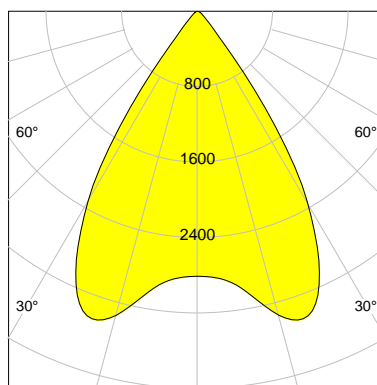

DESCRIPTION

Type	Track Spotlight
Article-number	141564L10903
Colour	black
Energy Consumption	31.1 W
Efficiency	116 lm/W
Luminous Flux	3611 lm
Current (sec)	800 mA
Protection Class	IP 20
Energy-Label	D
Cooling	Passive

LED

Color Temperature	3000K
Color Rendering	CRI 92
LES	15
Color Tolerance	3-Step McAdam
Planckian Curve	BBBL
Spectrum	Premium White G7
Photobiological safety	RG2

ELECTRICAL

Power Supply	220-240, 50-60Hz
Safety Class	2
Startup Time	< 1s
Overload- / Shortcircuit Protection	
Wiring / Adapter	3-Phase Adapter
Max Luminaires MCB	B16A 27 pcs
Tracks	Global Stucchi Eutrac

Control

Control	On/Off
---------	--------

REFLECTOR

Technology	ULTRA
Material	Miro 20 Silver
FWHM	66°
FWTM	80°

I-max : 3445 cd *

UGR : 23.0 (4H/8H - 70/50/20)

H/m	D/m	E _{max} /lx/klm *
1.0	1.3	778
2.0	2.6	194
3.0	3.9	86
4.0	5.2	49