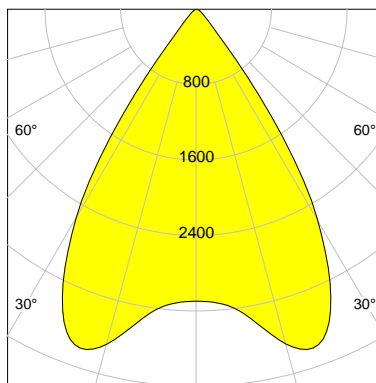

REFLECTOR

Technology	ULTRA
Material	Miro 20 Silver
FWHM	66°
FWTM	80°