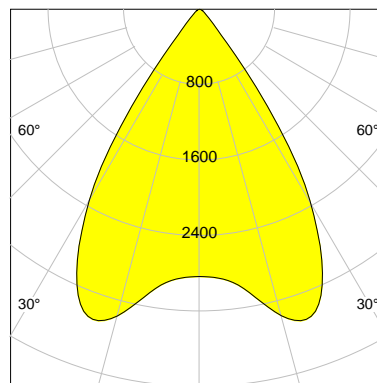

REFLECTOR

Technology	ULTRA
Material	Miro 20 Silver
FWHM	66°
FWTM	80°