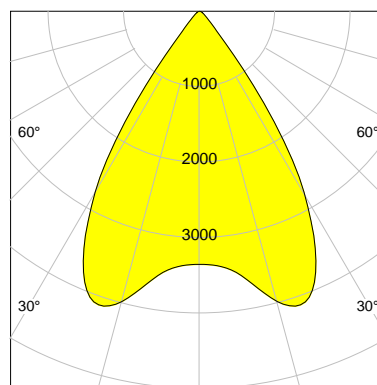

REFLECTOR

Technology	ULTRA
Material	Miro 20 Silver
FWHM	66°
FWTM	80°