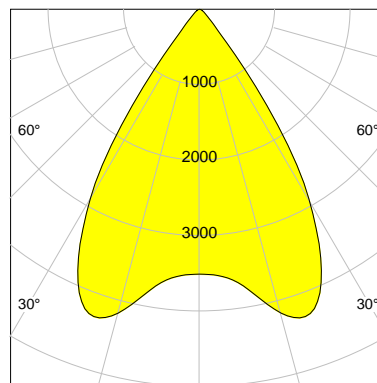

DESCRIPTION

Type	Track Spotlight
Article-number	141564L10938
Colour	black
Energy Consumption	42.0 W
Efficiency	107 lm/W
Luminous Flux	4511 lm
Current (sec)	1050 mA
Protection Class	IP 20
Energy-Label	E
Cooling	Passive

LED

Color Temperature	3000K
Color Rendering	CRI 92
LES	15
Color Tolerance	3-Step McAdam
Planckian Curve	BBBL
Spectrum	Premium White G7
Photobiological safety	RG2

ELECTRICAL

Power Supply	220-240, 50-60Hz
Safety Class	2
Startup Time	< 1s
Overload- / Shortcircuit Protection	
Wiring / Adapter	3-Phase Adapter
Max Luminaires MCB	B16A 27 pcs
Tracks	Global Stucchi Eutrac

Control

Control	On/Off
---------	--------

REFLECTOR

Technology	ULTRA
Material	Miro 20 Silver
FWHM	66°
FWTM	80°

I-max : 4304 cd *

UGR : 23.8 (4H/8H - 70/50/20)

H/m	D/m	E _{max} /lx/klm *
1.0	1.3	778
2.0	2.6	194
3.0	3.9	86
4.0	5.2	49