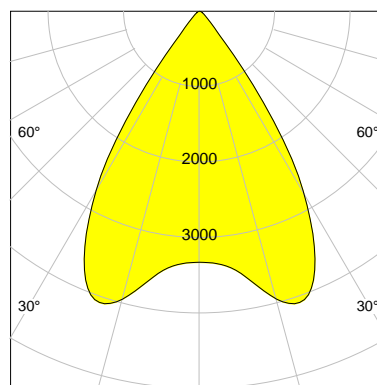

DESCRIPTION

Type	Track Spotlight
Article-number	141564L10939
Colour	white
Energy Consumption	31.1 W
Efficiency	137 lm/W
Luminous Flux	4275 lm
Current (sec)	800 mA
Protection Class	IP 20
Energy-Label	C
Cooling	Passive

LED

Color Temperature	3500K
Color Rendering	CRI 90
LES	15
Color Tolerance	2-Step McAdam
Planckian Curve	BBBL
Spectrum	Premium White G7 HE+
Photobiological safety	RG1

ELECTRICAL

Power Supply	220-240, 50-60Hz
Safety Class	2
Startup Time	< 1s
Overload- / Shortcircuit Protection	
Wiring / Adapter	3-Phase Adapter
Max Luminaires MCB	B16A 27 pcs
Tracks	Global Stucchi Eutrac

Control

Control	On/Off
---------	--------

REFLECTOR

Technology	ULTRA
Material	Miro 20 Silver
FWHM	66°
FWTM	80°

I-max : 4079 cd *

UGR : 23.6 (4H/8H - 70/50/20)

H/m	D/m	E _{max} /lx/klm *
1.0	1.3	778
2.0	2.6	194
3.0	3.9	86
4.0	5.2	49