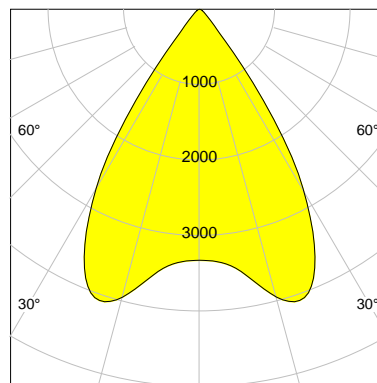

REFLECTOR

Technology	ULTRA
Material	Miro 20 Silver
FWHM	66°
FWTM	80°