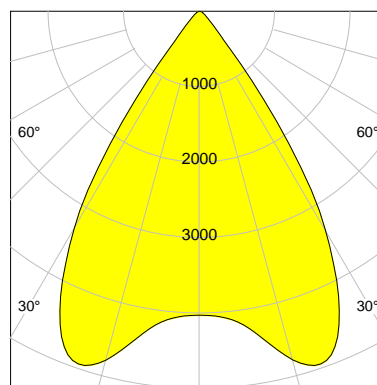

REFLECTOR

Technology	ULTRA
Material	Miro 20 Silver
FWHM	66°
FWTM	80°