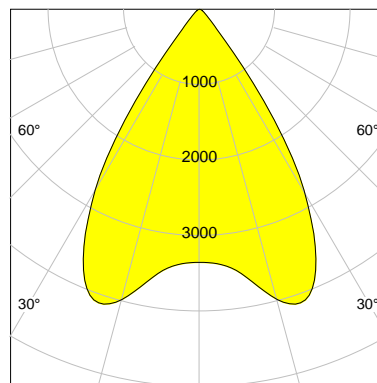

DESCRIPTION

Type	Track Spotlight
Article-number	141564L10998
Colour	black
Energy Consumption	35.4 W
Efficiency	122 lm/W
Luminous Flux	4310 lm
Current (sec)	900 mA
Protection Class	IP 20
Energy-Label	D
Cooling	Passive

LED

Color Temperature	2700K
Color Rendering	CRI 90
LES	15
Color Tolerance	2-Step McAdam
Planckian Curve	BBL
Spectrum	Warm White G7 HE+
Photobiological safety	RG1

ELECTRICAL

Power Supply	220-240, 50-60Hz
Safety Class	2
Startup Time	< 1s
Overload- / Shortcircuit Protection	
Wiring / Adapter	3-Phase Adapter
Max Luminaires MCB	B16A 27 pcs
Tracks	Global Stucchi Eutrac

Control

Control	On/Off
---------	--------

REFLECTOR

Technology	ULTRA
Material	Miro 20 Silver
FWHM	66°
FWTM	80°

I-max : 4112 cd *

UGR : 23.6 (4H/8H - 70/50/20)

H/m	D/m	E _{max} /lx/klm *
1.0	1.3	778
2.0	2.6	194
3.0	3.9	86
4.0	5.2	49