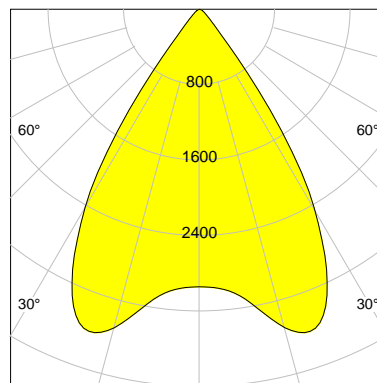

DESCRIPTION

Type	Track Spotlight
Article-number	141564L11002
Colour	white
Energy Consumption	35.4 W
Efficiency	107 lm/W
Luminous Flux	3782 lm
Current (sec)	900 mA
Protection Class	IP 20
Energy-Label	E
Cooling	Passive

LED

Color Temperature	3000K
Color Rendering	CRI 92
LES	15
Color Tolerance	3-Step McAdam
Planckian Curve	BBBL
Spectrum	Premium White G7
Photobiological safety	RG2

ELECTRICAL

Power Supply	220-240, 50-60Hz
Safety Class	2
Startup Time	< 1s
Overload- / Shortcircuit Protection	
Wiring / Adapter	3-Phase Adapter
Max Luminaires MCB	B16A 27 pcs
Tracks	Global Stucchi Eutrac

Control

Control	On/Off
---------	--------

REFLECTOR

Technology	ULTRA
Material	Miro 20 Silver
FWHM	66°
FWTM	80°

I-max : 3608 cd *

UGR : 23.2 (4H/8H - 70/50/20)

H/m	D/m	E _{max} /lx/klm *
1.0	1.3	778
2.0	2.6	194
3.0	3.9	86
4.0	5.2	49