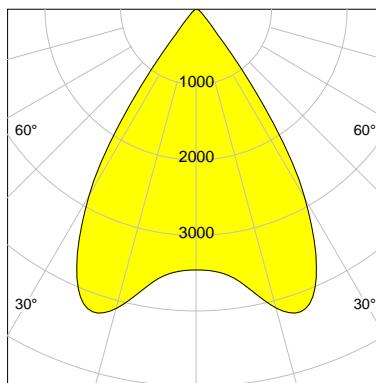

DESCRIPTION

Type	Track Spotlight
Article-number	141564L11003
Colour	white
Energy Consumption	35.4 W
Efficiency	125 lm/W
Luminous Flux	4440 lm
Current (sec)	900 mA
Protection Class	IP 20
Energy-Label	D
Cooling	Passive

LED

Color Temperature	3000K
Color Rendering	CRI 82
LES	15
Color Tolerance	3-Step McAdam
Planckian Curve	BBBL
Spectrum	Premium White G7
Photobiological safety	RG2

ELECTRICAL

Power Supply	220-240, 50-60Hz
Safety Class	2
Startup Time	< 1s
Overload- / Shortcircuit Protection	
Wiring / Adapter	3-Phase Adapter
Max Luminaires MCB	B16A 27 pcs
Tracks	Global Stucchi Eutrac

Control

Control	On/Off
---------	--------

REFLECTOR

Technology	ULTRA
Material	Miro 20 Silver
FWHM	66°
FWTM	80°

I-max : 4236 cd *

UGR : 23.7 (4H/8H - 70/50/20)

H/m	D/m	E _{max} /lx/klm *
1.0	1.3	778
2.0	2.6	194
3.0	3.9	86
4.0	5.2	49