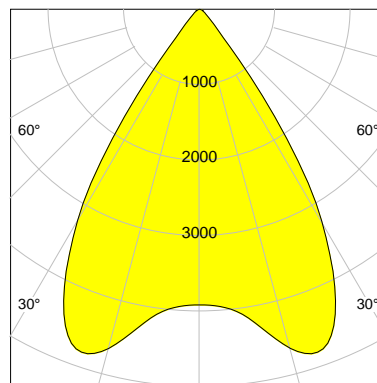

DESCRIPTION

Type	Track Spotlight
Article-number	141564L11004
Colour	white
Energy Consumption	42.0 W
Efficiency	120 lm/W
Luminous Flux	5035 lm
Current (sec)	1050 mA
Protection Class	IP 20
Energy-Label	D
Cooling	Passive

LED

Color Temperature	3000K
Color Rendering	CRI 82
LES	15
Color Tolerance	3-Step McAdam
Planckian Curve	BBBL
Spectrum	Premium White G7
Photobiological safety	RG2

ELECTRICAL

Power Supply	220-240, 50-60Hz
Safety Class	2
Startup Time	< 1s
Overload- / Shortcircuit Protection	
Wiring / Adapter	3-Phase Adapter
Max Luminaires MCB	B16A 27 pcs
Tracks	Global Stucchi Eutrac

Control

Control	On/Off
---------	--------

REFLECTOR

Technology	ULTRA
Material	Miro 20 Silver
FWHM	66°
FWTM	80°

I-max : 4804 cd *

UGR : 24.2 (4H/8H - 70/50/20)

H/m	D/m	E _{max} /lx/klm *
1.0	1.3	778
2.0	2.6	194
3.0	3.9	86
4.0	5.2	49