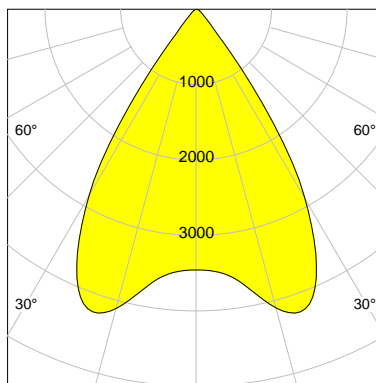

REFLECTOR

Technology	ULTRA
Material	Miro 20 Silver
FWHM	66°
FWTM	80°