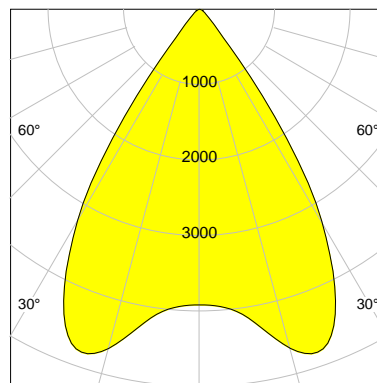

REFLECTOR

Technology	ULTRA
Material	Miro 20 Silver
FWHM	66°
FWTM	80°