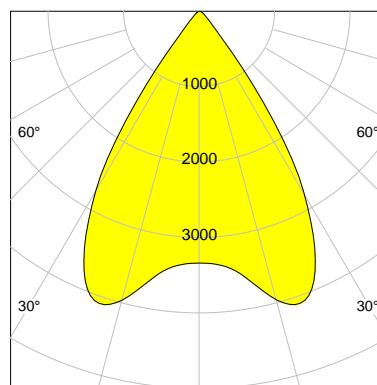

DESCRIPTION

Type	Track Spotlight
Article-number	141564L11018
Colour	white
Energy Consumption	42.0 W
Efficiency	102 lm/W
Luminous Flux	4288 lm
Current (sec)	1050 mA
Protection Class	IP 20
Energy-Label	E
Cooling	Passive

LED

Color Temperature	3000K
Color Rendering	CRI 92
LES	15
Color Tolerance	3-Step McAdam
Planckian Curve	BBBL
Spectrum	Premium White G7
Photobiological safety	RG2

ELECTRICAL

Power Supply	220-240, 50-60Hz
Safety Class	2
Startup Time	< 1s
Overload- / Shortcircuit Protection	
Wiring / Adapter	3-Phase Adapter
Max Luminaires MCB	B16A 27 pcs
Tracks	Global Stucchi Eutrac

Control

Control	On/Off
---------	--------

REFLECTOR

Technology	ULTRA
Material	Miro 20 Silver
FWHM	66°
FWTM	80°

I-max : 4091 cd *

UGR : 23.6 (4H/8H - 70/50/20)

H/m	D/m	E _{max} /lx/klm *
1.0	1.3	778
2.0	2.6	194
3.0	3.9	86
4.0	5.2	49