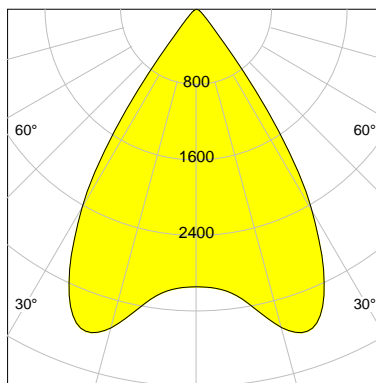

REFLECTOR

Technology	ULTRA
Material	Miro 20 Silver
FWHM	66°
FWTM	80°