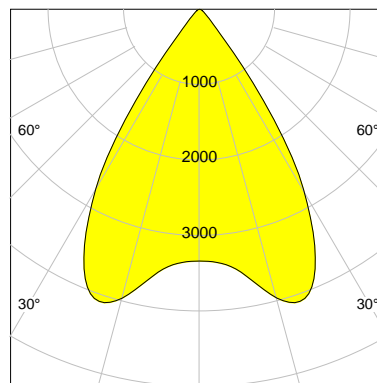

REFLECTOR

Technology	ULTRA
Material	Miro 20 Silver
FWHM	66°
FWTM	80°