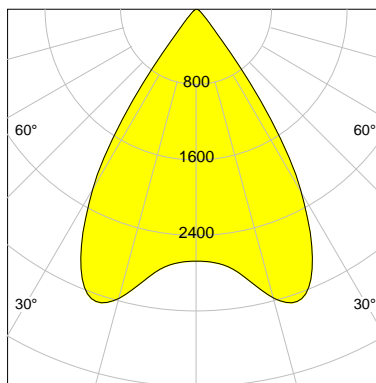

REFLECTOR

Technology	ULTRA
Material	Miro 20 Silver
FWHM	66°
FWTM	80°