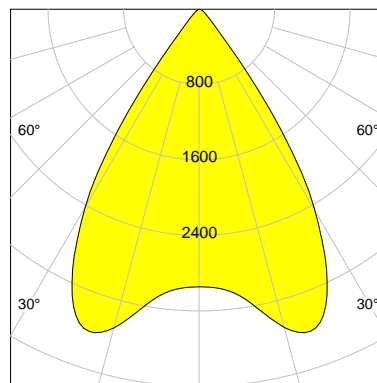

REFLECTOR

Technology	ULTRA
Material	Miro 20 Silver
FWHM	66°
FWTM	80°