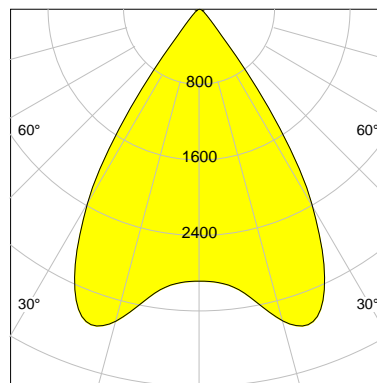

REFLECTOR

Technology	ULTRA
Material	Miro 20 Silver
FWHM	66°
FWTM	80°