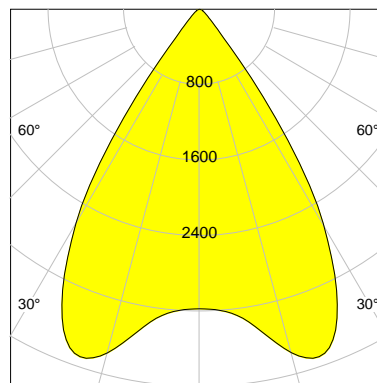

REFLECTOR

Technology	ULTRA
Material	Miro 20 Silver
FWHM	66°
FWTM	80°