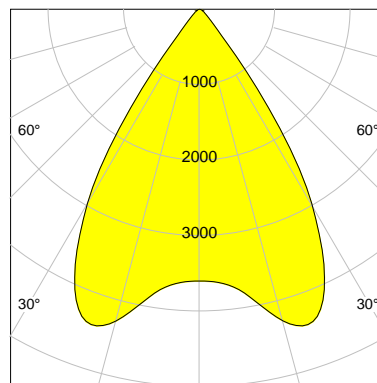

REFLECTOR

Technology	ULTRA
Material	Miro 20 Silver
FWHM	66°
FWTM	80°