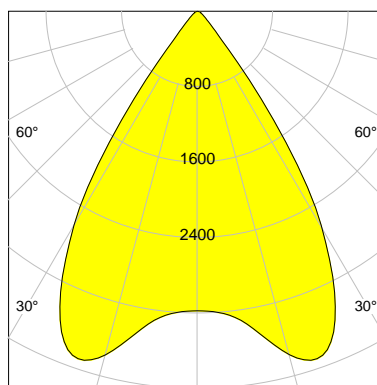

REFLECTOR

Technology	ULTRA
Material	Miro 20 Silver
FWHM	66°
FWTM	80°