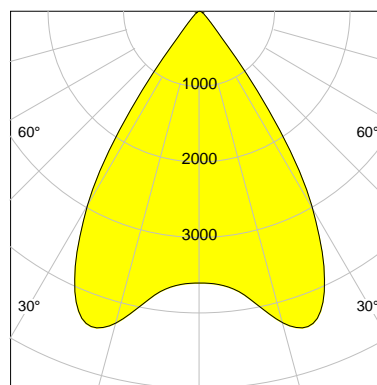

REFLECTOR

Technology	ULTRA
Material	Miro 20 Silver
FWHM	66°
FWTM	80°