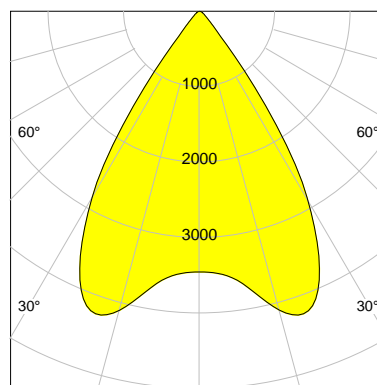

REFLECTOR

Technology	ULTRA
Material	Miro 20 Silver
FWHM	66°
FWTM	80°