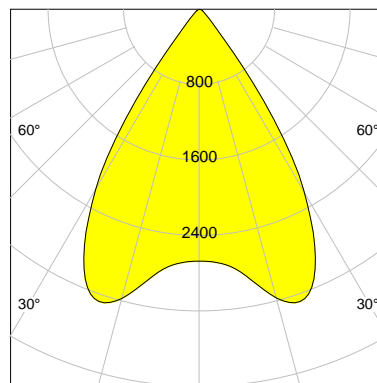

DESCRIPTION

Type	Track Spotlight
Article-number	141564L11063
Colour	black
Energy Consumption	31.1 W
Efficiency	110 lm/W
Luminous Flux	3432 lm
Current (sec)	800 mA
Protection Class	IP 20
Energy-Label	E
Cooling	Passive

LED

Color Temperature	3000K
Color Rendering	CRI 92
LES	15
Color Tolerance	3-Step McAdam
Planckian Curve	BBBL
Spectrum	Premium White G7
Photobiological safety	RG2

ELECTRICAL

Power Supply	220-240, 50-60Hz
Safety Class	2
Startup Time	< 1s
Overload- / Shortcircuit Protection	
Wiring / Adapter	3-Phase Adapter
Max Luminaires MCB	B16A 27 pcs
Tracks	Global Stucchi Eutrac

Control

Control	On/Off
---------	--------

REFLECTOR

Technology	ULTRA
Material	Miro 20 Silver
FWHM	66°
FWTM	80°

I-max : 3275 cd *

UGR : 22.9 (4H/8H - 70/50/20)

H/m	D/m	E _{max} /lx/klm *
1.0	1.3	778
2.0	2.6	194
3.0	3.9	86
4.0	5.2	49