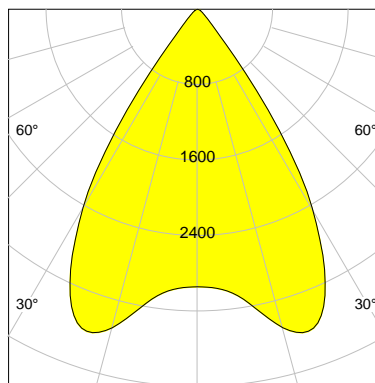

REFLECTOR

Technology	ULTRA
Material	Miro 20 Silver
FWHM	66°
FWTM	80°