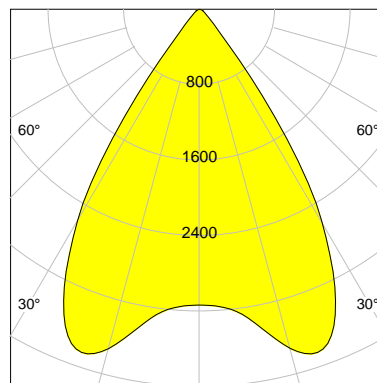

REFLECTOR

Technology	ULTRA
Material	Miro 20 Silver
FWHM	66°
FWTM	80°