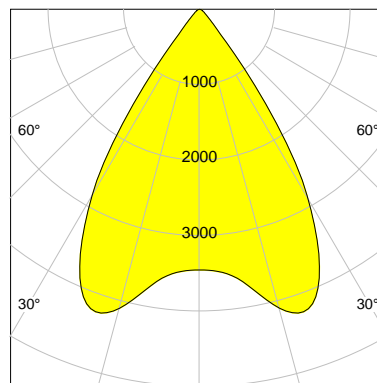

REFLECTOR

Technology	ULTRA
Material	Miro 20 Silver
FWHM	66°
FWTM	80°