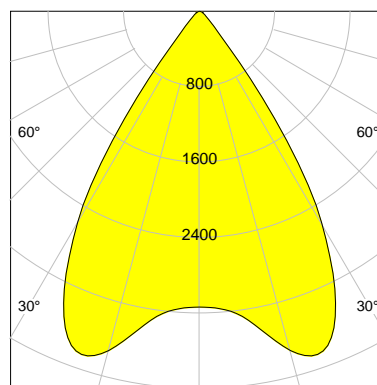

DESCRIPTION

Type	Track Spotlight
Article-number	141564L11076
Colour	black
Energy Consumption	31.1 W
Efficiency	129 lm/W
Luminous Flux	4030 lm
Current (sec)	800 mA
Protection Class	IP 20
Energy-Label	D
Cooling	Passive

LED

Color Temperature	3000K
Color Rendering	CRI 82
LES	15
Color Tolerance	3-Step McAdam
Planckian Curve	BBBL
Spectrum	Premium White G7
Photobiological safety	RG2

ELECTRICAL

Power Supply	220-240, 50-60Hz
Safety Class	2
Startup Time	< 1s
Overload- / Shortcircuit Protection	
Wiring / Adapter	3-Phase Adapter
Max Luminaires MCB	B16A 27 pcs
Tracks	Global Stucchi Eutrac

Control

Control	On/Off
---------	--------

REFLECTOR

Technology	ULTRA
Material	Miro 20 Silver
FWHM	66°
FWTM	80°

I-max : 3845 cd *

UGR : 23.4 (4H/8H - 70/50/20)

H/m	D/m	E _{max} /lx/klm *
1.0	1.3	778
2.0	2.6	194
3.0	3.9	86
4.0	5.2	49