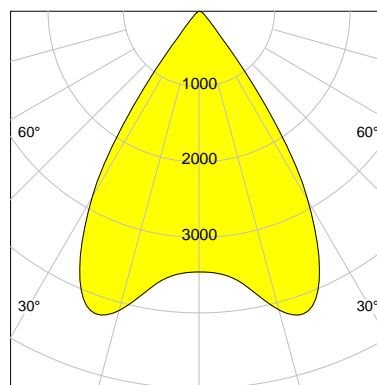

DESCRIPTION

Type	Track Spotlight
Article-number	141564L11077
Colour	black
Energy Consumption	35.4 W
Efficiency	125 lm/W
Luminous Flux	4440 lm
Current (sec)	900 mA
Protection Class	IP 20
Energy-Label	D
Cooling	Passive

LED

Color Temperature	3000K
Color Rendering	CRI 82
LES	15
Color Tolerance	3-Step McAdam
Planckian Curve	BBBL
Spectrum	Premium White G7
Photobiological safety	RG2

ELECTRICAL

Power Supply	220-240, 50-60Hz
Safety Class	2
Startup Time	< 1s
Overload- / Shortcircuit Protection	
Wiring / Adapter	3-Phase Adapter
Max Luminaires MCB	B16A 27 pcs
Tracks	Global Stucchi Eutrac

Control

Control	On/Off
---------	--------

REFLECTOR

Technology	ULTRA
Material	Miro 20 Silver
FWHM	66°
FWTM	80°

I-max : 4236 cd *

UGR : 23.7 (4H/8H - 70/50/20)

H/m	D/m	E _{max} /lx/klm *
1.0	1.3	778
2.0	2.6	194
3.0	3.9	86
4.0	5.2	49