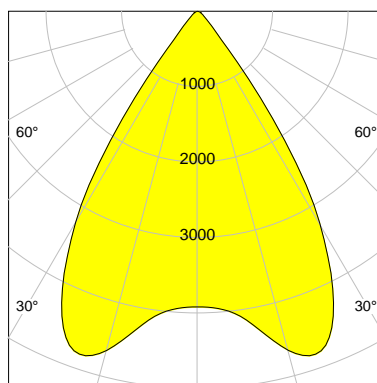

REFLECTOR

Technology	ULTRA
Material	Miro 20 Silver
FWHM	66°
FWTM	80°