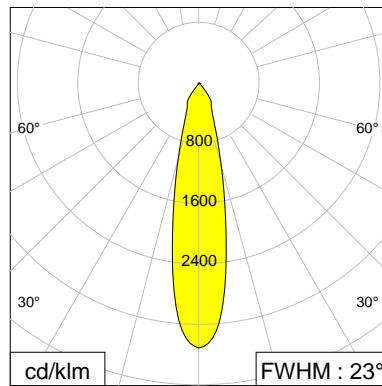

Spot

Medium

Flood

116065

116066

116067

DESCRIPTION

Outer diameter 50 mm
 Inner diameter 44 mm
 Height 26.2 mm
 Material Aluminium; voreloxiert; Miro@Silver
 Technology ULTRA

Beam characteristics Spot, Medium, Flood,

LOR >92 %

SPOT

MEDIUM

FLOOD