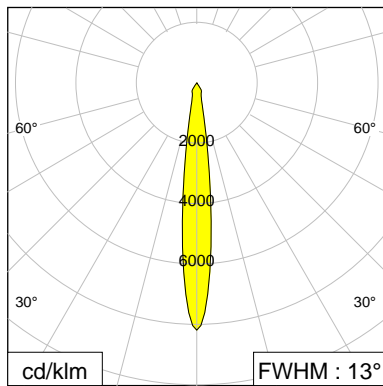

Spot

Medium

Flood

116065

116066

116067

DESCRIPTION

Outer diameter 50 mm
 Inner diameter 44 mm
 Height 26.2 mm
 Material Aluminium; voreloxiert; Miro@Silver
 Technology ULTRA

Beam characteristics Spot, Medium, Flood,

LOR >92 %

SPOT

MEDIUM

FLOOD