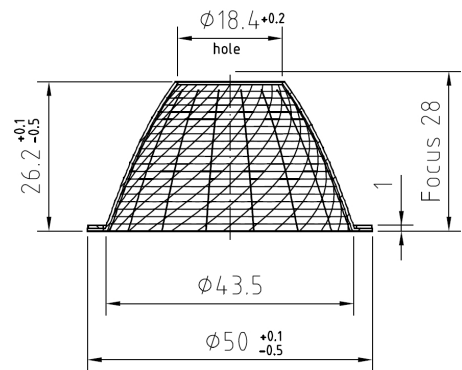

Spot

Medium

Flood

116065

116066

116067

DESCRIPTION

Outer diameter 50 mm
 Inner diameter 44 mm
 Height 26.2 mm
 Material Aluminium; voreloxiert; Miro@Silver
 Technology ULTRA

Beam characteristics Spot, Medium, Flood,

LOR >92 %

SPOT

MEDIUM

FLOOD