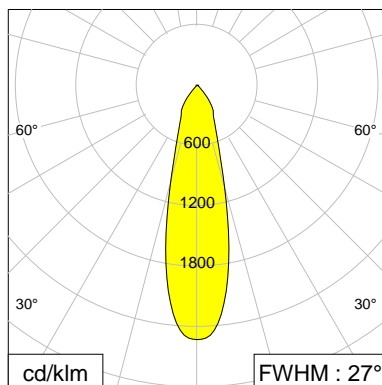

Spot	Medium	Flood
112991	113238	113239

DESCRIPTION

Outer diameter	75 mm
Inner diameter	68 mm
Height	42.0 mm
Material	Aluminium; matalisiert; Alunova®
Technology	SPUN

Beam characteristics Spot, Medium, Flood,

LOR >90 %

SPOT

MEDIUM

FLOOD