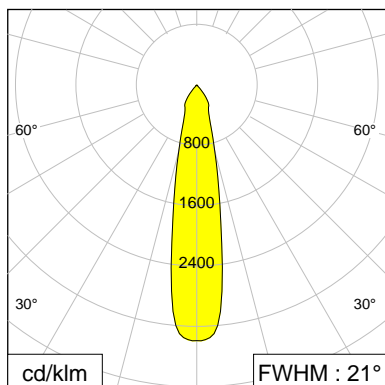

Spot	Medium	Flood
112991	113238	113239

DESCRIPTION

Outer diameter	75 mm
Inner diameter	68 mm
Height	42.0 mm
Material	Aluminium; matalisiert; Alunova®
Technology	SPUN

Beam characteristics Spot, Medium, Flood,

LOR >90 %

SPOT

MEDIUM

FLOOD