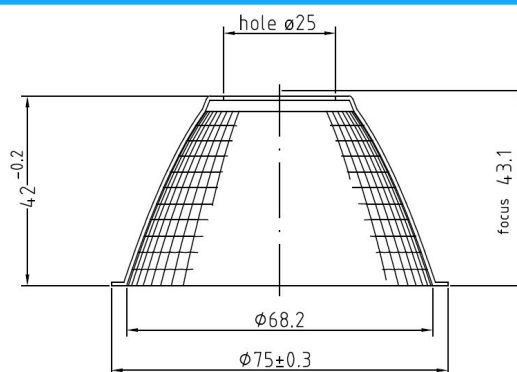

Spot	Medium	Flood
112991	113238	113239

DESCRIPTION

Outer diameter	75 mm
Inner diameter	68 mm
Height	42.0 mm
Material	Aluminium; matalisiert; Alunova®
Technology	SPUN

Beam characteristics Spot, Medium, Flood,

LOR >90 %

SPOT

MEDIUM

FLOOD