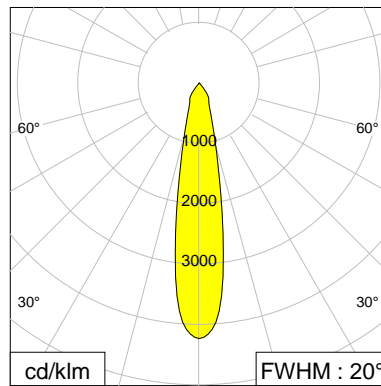

Spot

Medium

Flood

114412

114411

114403

DESCRIPTION

Outer diameter 75 mm
 Inner diameter 67 mm
 Height 42.0 mm
 Material Aluminium; voreloxiert; Miro@Silver
 Technology ULTRA

Beam characteristics Spot, Medium, Flood,

LOR >92 %

SPOT

MEDIUM

FLOOD