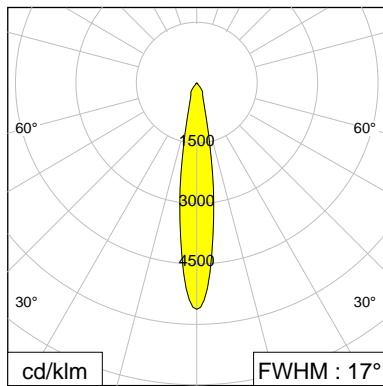

Spot

Medium

Flood

114412

114411

114403

DESCRIPTION

Outer diameter 75 mm
 Inner diameter 67 mm
 Height 42.0 mm
 Material Aluminium; voreloxiert; Miro@Silver
 Technology ULTRA

Beam characteristics Spot, Medium, Flood,

LOR >92 %

SPOT

MEDIUM

FLOOD