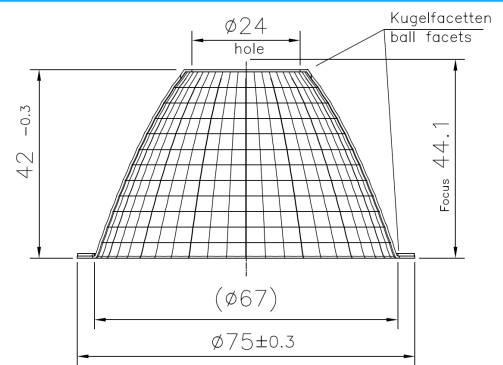

Spot

Medium

Flood

114412

114411

114403

DESCRIPTION

Outer diameter 75 mm
 Inner diameter 67 mm
 Height 42.0 mm
 Material Aluminium; voreloxiert; Miro@Silver
 Technology ULTRA

Beam characteristics Spot, Medium, Flood,

LOR >92 %

SPOT

MEDIUM

FLOOD