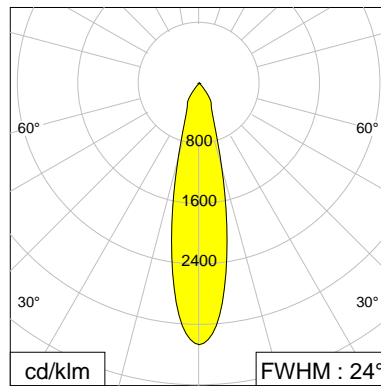

Spot	Medium	Flood	Wide Flood	OVAL
115355	115356	114991	115734	116237

DESCRIPTION

Outer diameter	75 mm
Inner diameter	66 mm
Height	43.2 mm
Material	Aluminium; voreloxiert; Miro@Silver
Technology	ULTRA

Beam characteristics Spot, Medium, Flood, Wide Flood, OVAL,

LOR >93 %

SPOT

MEDIUM

FLOOD

WIDE FLOOD

OVAL