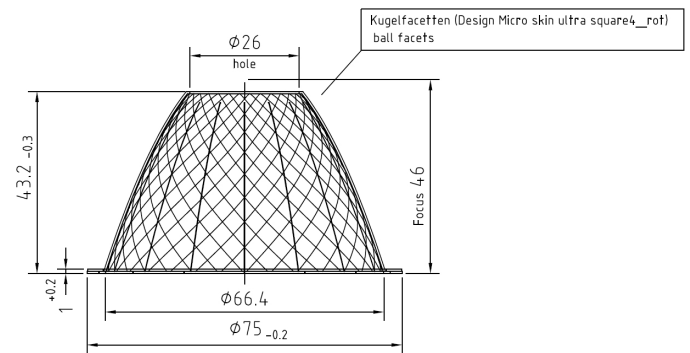

Spot	Medium	Flood	Wide Flood	OVAL
115355	115356	114991	115734	116237

DESCRIPTION

Outer diameter	75 mm
Inner diameter	66 mm
Height	43.2 mm
Material	Aluminium; voreloxiert; Miro@Silver
Technology	ULTRA

Beam characteristics Spot, Medium, Flood, Wide Flood, OVAL,

LOR >93 %

SPOT

MEDIUM

FLOOD

WIDE FLOOD

OVAL