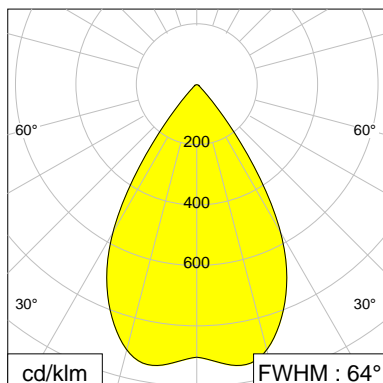

Spot	Medium	Flood	Wide Flood	OVAL
115355	115356	114991	115734	116237

DESCRIPTION

Outer diameter	75 mm
Inner diameter	66 mm
Height	43.2 mm
Material	Aluminium; voreloxiert; Miro@Silver
Technology	ULTRA

Beam characteristics Spot, Medium, Flood, Wide Flood, OVAL,

LOR >93 %

SPOT

MEDIUM

FLOOD

WIDE FLOOD

OVAL