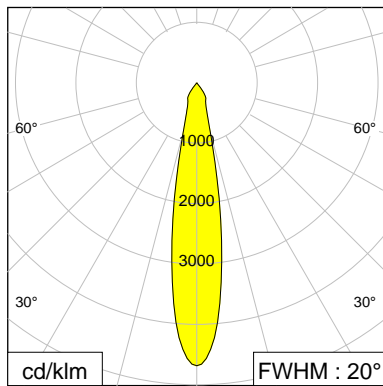

Spot	Medium	Flood	Wide Flood	OVAL
115355	115356	114991	115734	116237

DESCRIPTION

Outer diameter	75 mm
Inner diameter	66 mm
Height	43.2 mm
Material	Aluminium; voreloxiert; Miro@Silver
Technology	ULTRA

Beam characteristics Spot, Medium, Flood, Wide Flood, OVAL,

LOR >93 %

SPOT

MEDIUM

FLOOD

WIDE FLOOD

OVAL