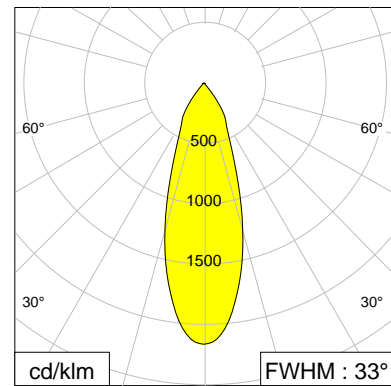

Spot	Medium	Flood	Wide Flood	OVAL
115355	115356	114991	115734	116237

DESCRIPTION

Outer diameter	75 mm
Inner diameter	66 mm
Height	43.2 mm
Material	Aluminium; voreloxiert; Miro@Silver
Technology	ULTRA

Beam characteristics Spot, Medium, Flood, Wide Flood, OVAL,

LOR >93 %

SPOT

MEDIUM

FLOOD

WIDE FLOOD

OVAL