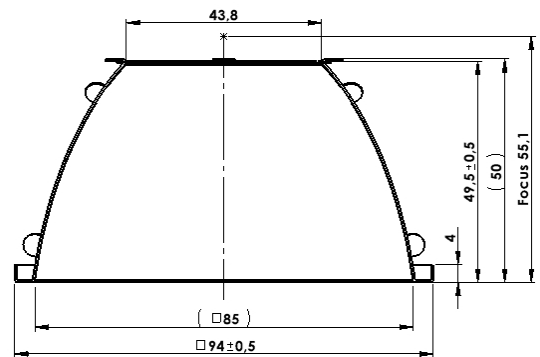

Wide Flood

114373

DESCRIPTION

Length	94 mm
Width	94 mm
Height	50.0 mm
Material	Aluminium; voreloxiert; Miro@Silver
Technology	ULTRA

Beam characteristics Wide Flood,

LOR >94 %

WIDE FLOOD